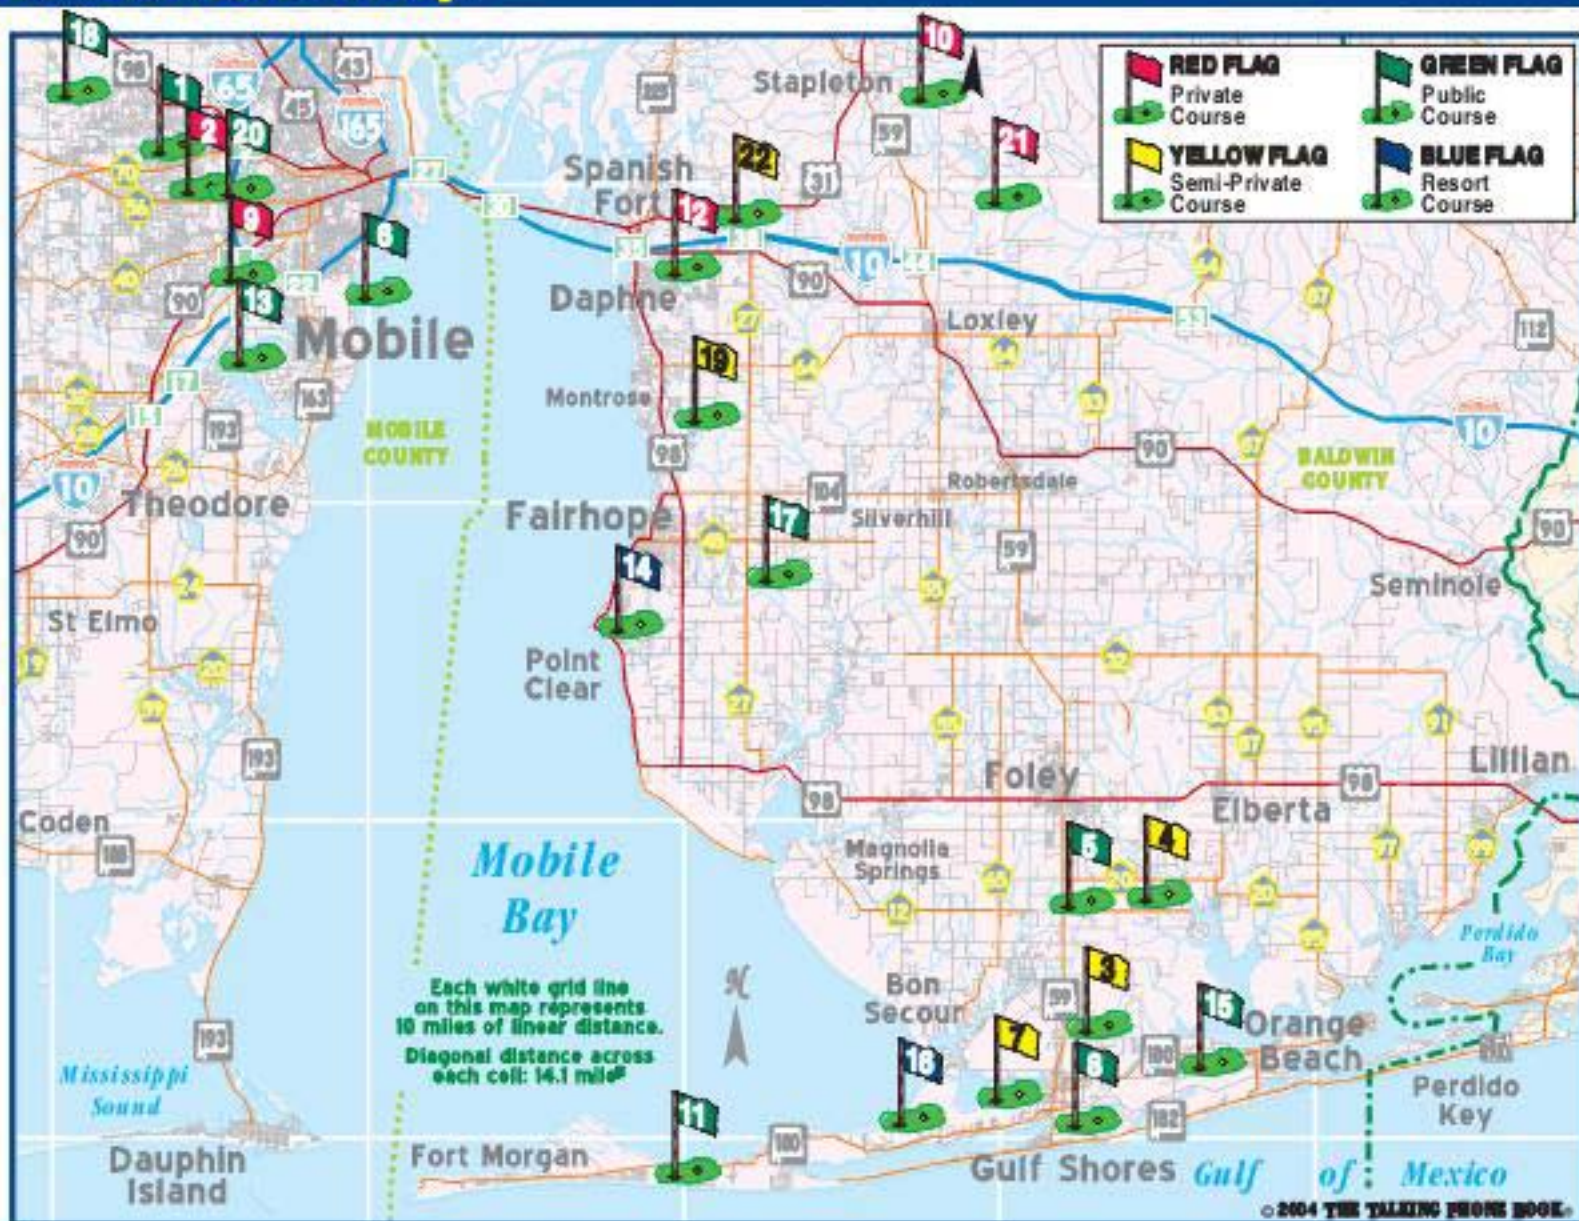

# Golf Guide & Map

COURSE NUMBER TOTAL HOLES	COURSE NAME Address City • Phone	COURSE CHOICE or COMBINATIONS	HOLES	YARDS	SLOPE	PAR	COURSE NUMBER TOTAL HOLES	COURSE NAME Address City • Phone	COURSE CHOICE or COMBINATIONS	HOLES	YARDS	SLOPE	PAR
18 9	<b>AZALEA CITY GOLF COURSE</b> 1000 Gaillard Dr Mobile • 251-342-4221		18	6850	126	72	12 27	<b>LAKE FOREST YACHT &amp; COUNTRY CLUB</b> • 1 Golf Terrace Daphne • 334-626-9324	FOREST COURSE LAKE NINE COURSE	18 9	6287 2911	128 N/A	71 35
2 27	<b>COUNTRY CLUB OF MOBILE</b> 4101 Wimbledon Dr Mobile • 251-342-5138	REGULATION COURSE SHORT NINE COURSE	18 9	6757 2187	N/A N/A	71 32	13 18	<b>LINKMAN GOLF COURSE</b> 3700 St Andrews Dr Mobile • 251-661-0018		18	6275	123	72
3 36	<b>CRAFT FARMS</b> 3840 Cotton Creek Blvd Gulf Shores • 334-968-7766	COTTON CREEK CYPRESS BEND	18 18	7028 6848	132 127	72 72	14 36	<b>MARRIOTT'S GRAND HOTEL &amp; LAKEWOOD GOLF CLUB</b> • 1 Grand Blvd • Point Clear • 334-990-6312	AZALEA COURSE DOGWOOD COURSE OLD COURSE	18 18 18	6770 6676 6688	128 124 125	72 72 70
4 27	<b>GLENLAKES GOLF CLUB</b> 9530 Clubhouse Dr Foley • 334-955-1220	DUNES COURSE LAKES COURSE	18 9	6938 3065	123 121	72 35	15 9	<b>ORANGE BEACH GOLF CENTER</b> 24401 Canal Rd Orange Beach • 334-974-5660		9	1984	N/A	54
5 18	<b>GULF LINKS GOLF COURSE</b> 3901 S McKenzie St Foley • 334-970-1444		18	4054	N/A	64	16 27	<b>PENINSULA GOLF &amp; RACQUET CLUB</b> • 20 Peninsula Blvd Gulf Shores • 334-968-8009	CYPRESS/MARSH COURSE LAKES/CYPRESS COURSE MARSH/LAKES COURSE	18 18 18	7179 7055 7026	133 131 130	72 72 72
6 18	<b>GULF PINES GOLF COURSE</b> 167 Old Bay Front Dr Mobile • 251-431-6413		18	5954	112	71	17 18	<b>QUAIL CREEK GOLF COURSE</b> 19841 Quail Creek Dr Fairhope • 251-990-0241		18	6426	123	72
7 18	<b>GULF SHORES GOLF CLUB</b> 520 Clubhouse Dr Gulf Shores • 334-968-4502		18	6570	110	72	18 54	<b>ROBERT TRENT JONES GOLF TRAIL</b> 7001 Magnolia Grove Pkwy Mobile • 251-645-0075	CROSSINGS COURSE FALLS COURSE SHORT COURSE	18 18 18	7151 7239 3140	134 137 N/A	72 72 54
8 18	<b>GULF STATE PARK GOLF COURSE</b> 20115 State Hwy 135 Gulf Shores • 334-948-4653		18	6563	N/A	72	19 18	<b>ROCK CREEK GOLF CLUB</b> 140 Clubhouse Dr Fairhope • 334-928-4223		18	6920	129	72
9 18	<b>HERON LAKES COUNTRY CLUB</b> 3851 Government Blvd Mobile • 251-666-7070		18	6848	127	72	20 18	<b>SPRING HILL COLLEGE GOLF COURSE</b> 4000 Dauphin St Mobile • 251-380-4655		18	6665	126	72
10 9	<b>HOLLY HILLS COUNTRY CLUB</b> Hwy 31 S Bay Minette • 334-937-8230		9	6232	N/A	72	21 18	<b>STEELWOOD</b> Truck Trl 17323 Loxley • 334-964-4502		18	7096	144	72
11 18	<b>MYA DUNES GOLF COURSE</b> 815 Plantation Dr Gulf Shores • 334-540-7000		18	7092	132	72	22 27	<b>TIMBERCREEK GOLF CLUB</b> 9650 Timbercreek Blvd Daphne • 334-621-9900	DOGWOOD/PINES COURSE MAGNOLIA/DOGWOOD COURSE PINES/MAGNOLIA COURSE	18 18 18	6928 7062 7090	137 144 143	72 72 72