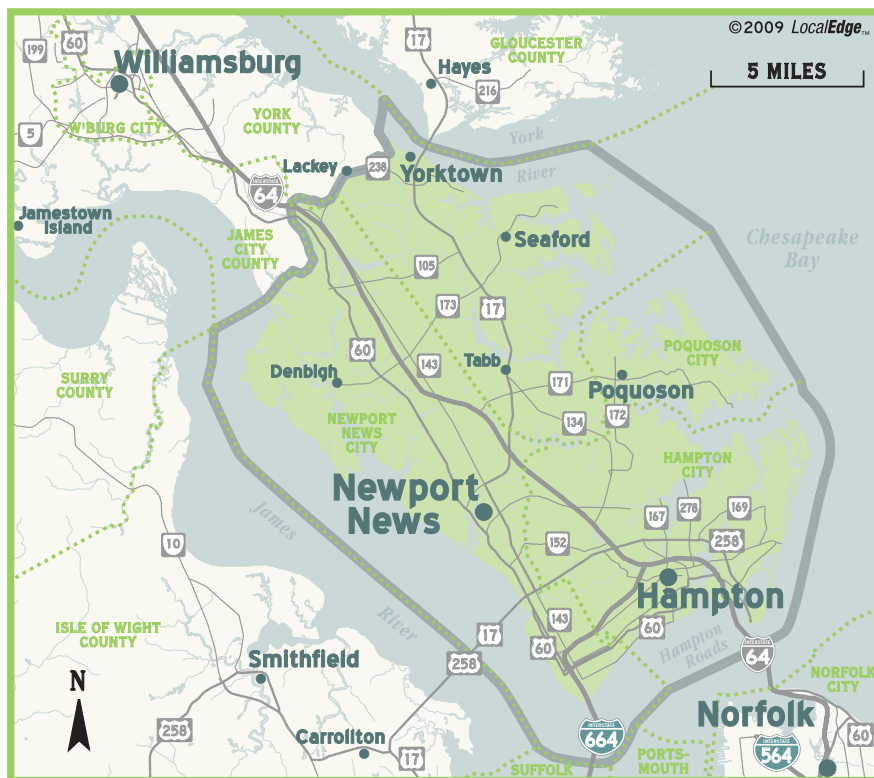

We've Got You Covered!

Total Printed Directories¹:
166,000

Our directories are distributed to both homes and businesses within our coverage area.

White Pages now featuring business listings only

Find what you need when you need it!

- Search online at LocalEdge.com
- Electronic Phone Book
- Phone Book on CD-ROM

Proven traffic to your website via powerful search engines

Overlays part or all of these directories²:

- Idearc Inc. - Peninsula Consumer
- Idearc Inc. - Peninsula (Companion)
- Yellow Book USA - North Hampton Roads

5301 Robin Hood Rd., Ste. 120
Norfolk, VA 23513
(757) 858-2222
info@LocalEdge.com

¹ - LocalEdge print quantities and area of distribution are projections based on prior experience and ongoing market analysis and reflect the estimated number of directories necessary to accomplish general delivery in the distribution area. The actual number and type of directories printed and delivered, and the area of distribution, may vary due to Publisher's ongoing assessment of business and market conditions. There may be areas that are inaccessible for delivery that include, but are not limited to, military facilities. Total printed directories includes directories for Initial Distribution and may include additional inventory to supply additional secondary and supplemental distributions throughout the life of the directory. It is possible that not all directories printed will be distributed.