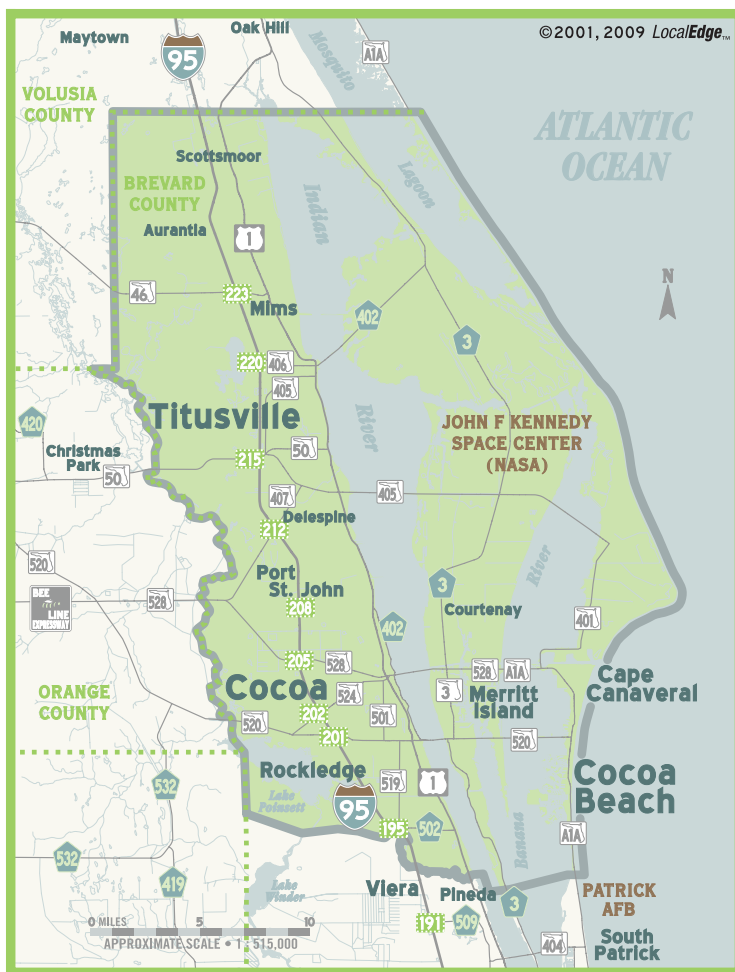

We've Got You Covered!

Total Printed Directories¹:

Large directories: **109,000**
Midi directories: **7,000**

Our directories are distributed to both homes and businesses within our coverage area.

Separate Business and Residential White Page Listing Sections

Find what you need when you need it!

- Search online at LocalEdge.com
- Electronic Phone Book
- Phone Book on CD-ROM

Proven traffic to your website via powerful search engines

Overlays part or all of these directories²:

- AT&T Advertising & Solutions - Cocoa/Brevard Co Companion
- AT&T Advertising & Solutions - Brevard Co Companion
- AT&T Advertising & Solutions - Cocoa
- Yellow Book USA, Inc. - Cocoa - Titusville

3230 Murrell Rd., Ste. 100
Rockledge, FL 32955
321-757-9600 • 888-693-9167
info@localedge.com

¹ - LocalEdge print quantities and area of distribution are projections based on prior experience and ongoing market analysis and reflect the estimated number of directories necessary to accomplish general delivery in the distribution area. The actual number and type of directories printed and delivered, and the area of distribution, may vary due to Publisher's ongoing assessment of business and market conditions. Total printed directories includes directories for Initial Distribution and may include additional inventory to supply additional secondary and supplemental distributions throughout the life of the directory. It is possible that not all directories printed will be distributed.

² - YPA Online 2009

be seen • be heard • be noticed • be selected