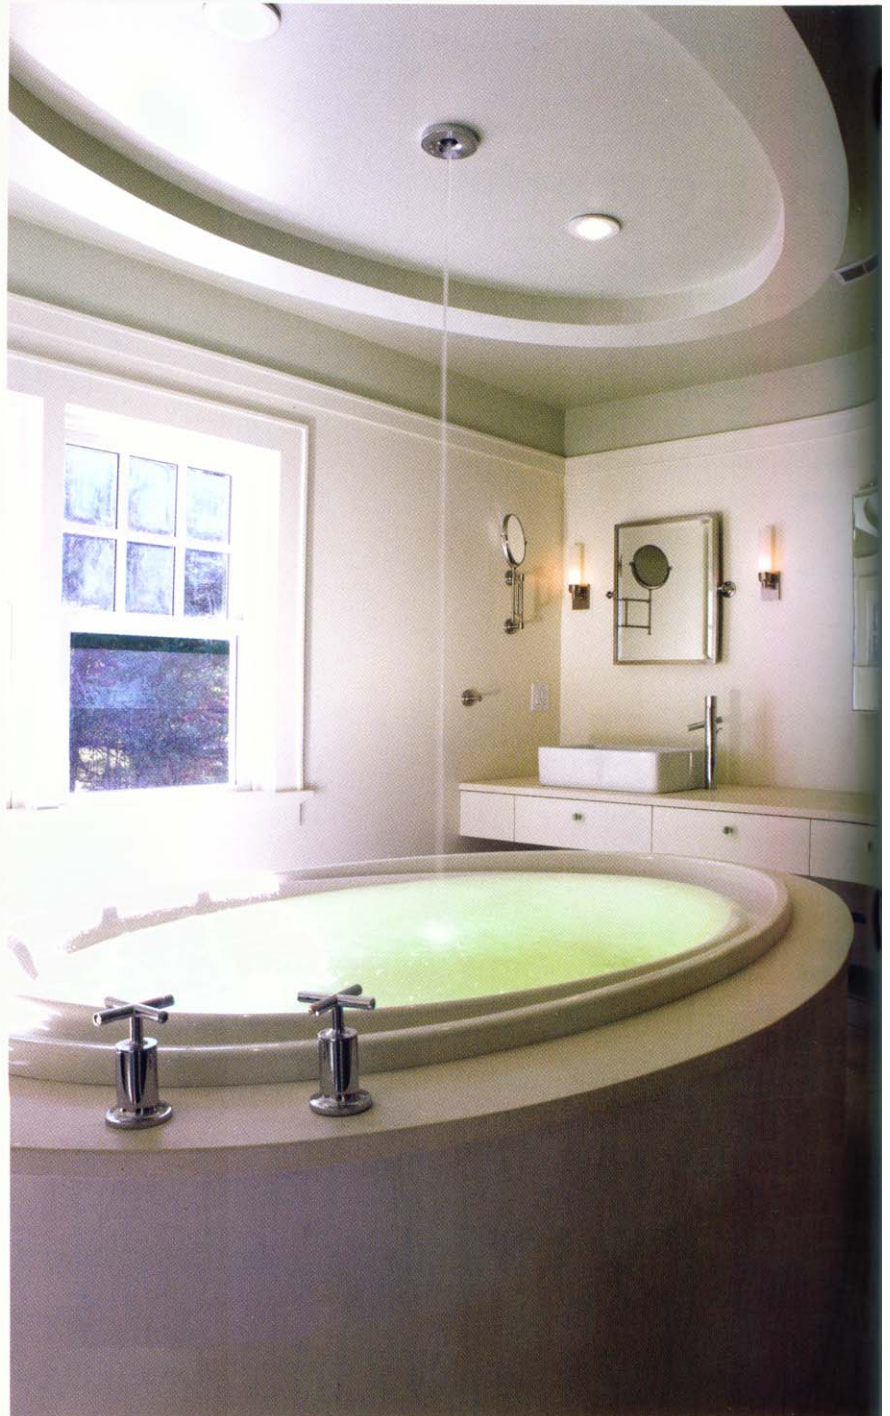

## Model 8230-PN-SO

Finish      Brushed Nickel (BN)  
              Polished Nickel (PN)

Glass        Splashed Opal (SO)  
              Shiny Opal (SH)

Lamping    1-E11 Minican 60 W Max Halogen

Backplate   Height 4 1/2    Width 3 1/4

Height 11    Width 3 1/4    Projection 3 1/8

“Space and light and order. Those are the things that men need just as much as they need bread or a place to sleep.” - Le Corbusier